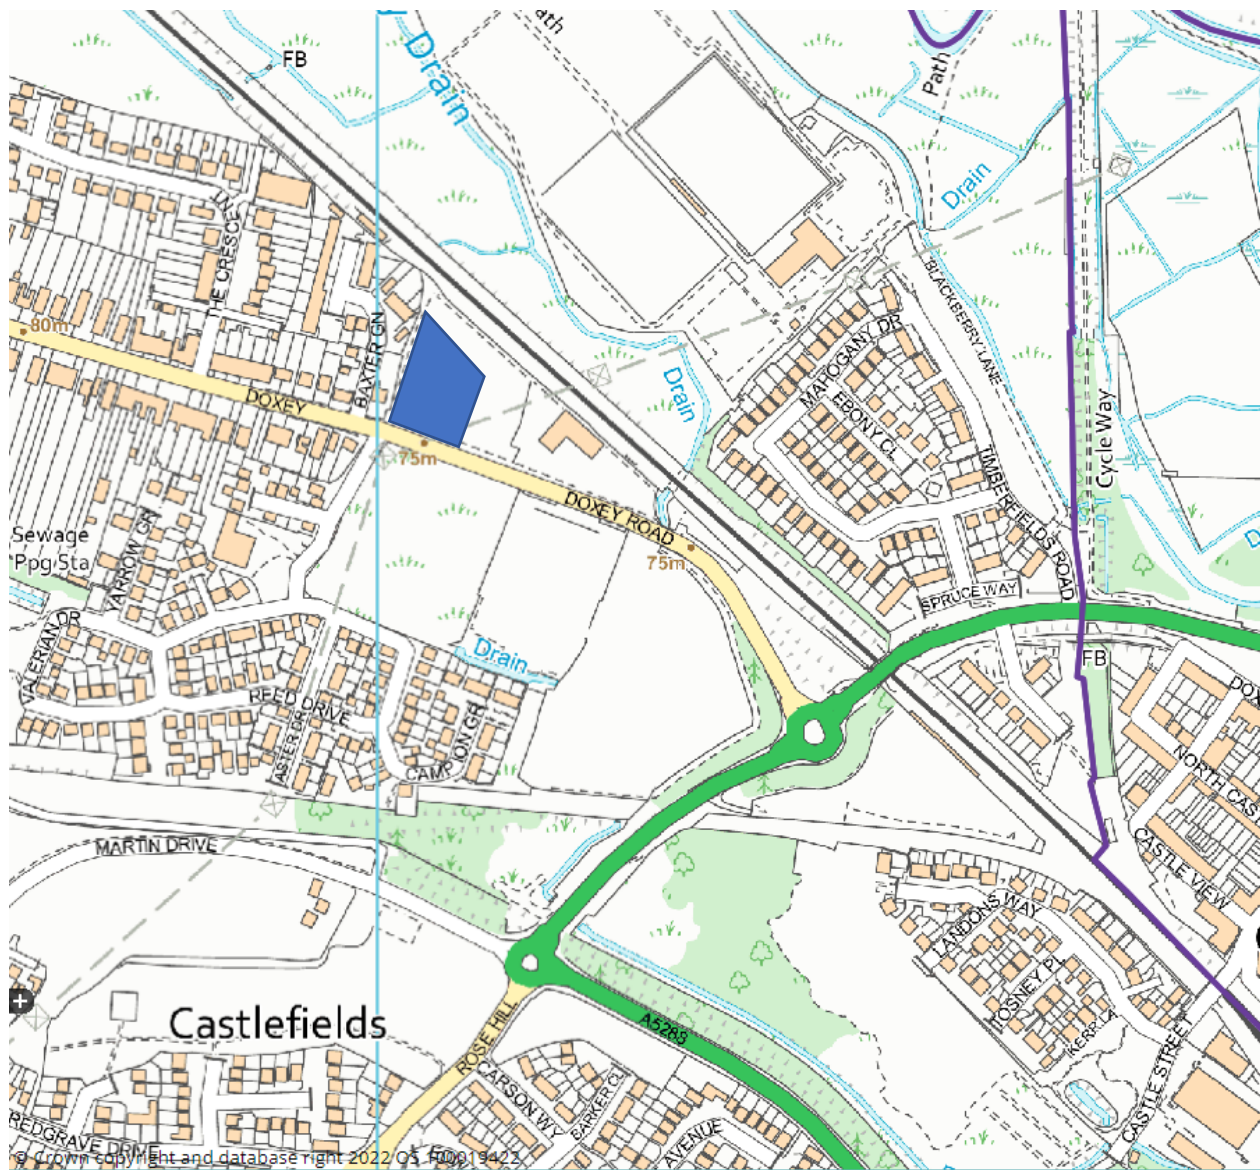

Community Link Stafford & District Proposed Lease Location Plan.

Key

Site subject of this proposal

Date: 31st August 2023

Scale: Not to scale

Adjacent settlements: Doxey to the west, Stafford town centre to the east.